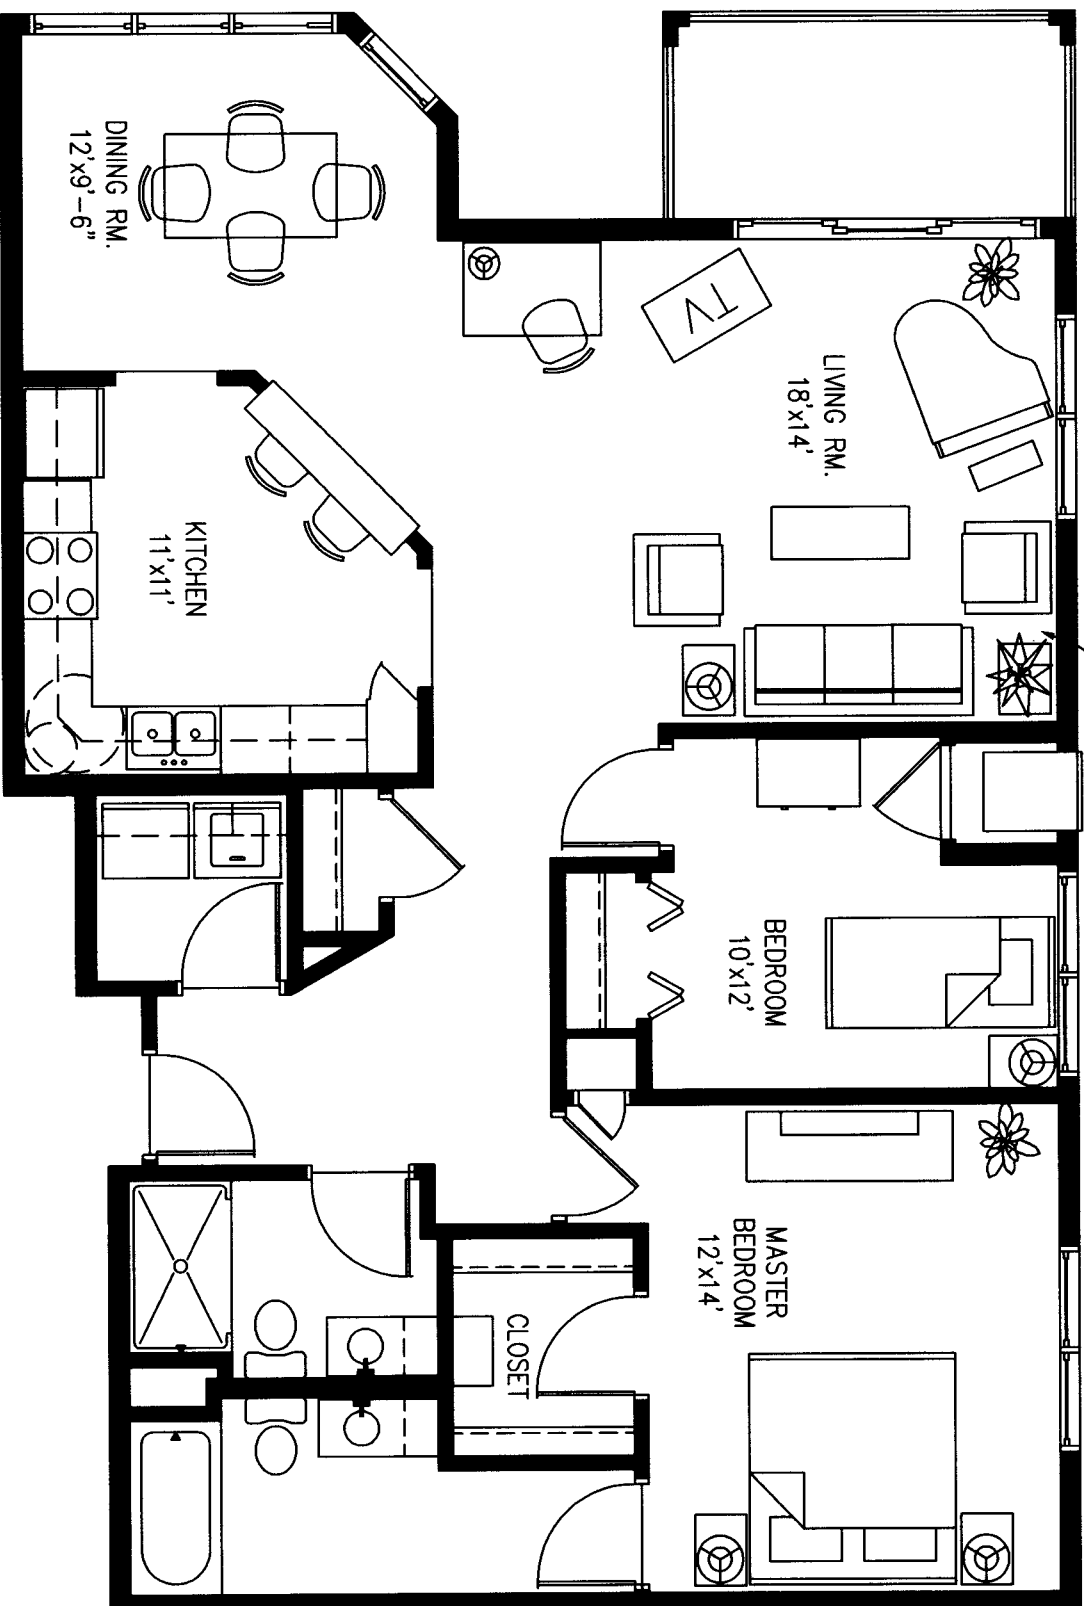

CARDINAL POINTNE OF FARIBAULT

TWO BEDROOM UNIT
 Approx. 1,238 Sq. Ft. (TWO BATHS)

"Finch"

(NOT FINALIZED)
 (ACTUAL DIMENSIONS WILL VARY)

POPE
 ASSOCIATES
 ARCHITECTS

1255 Emery Park Drive
 St. Paul, MN 55108-5118
 Ph: (651) 642-9200
 Fax: (651) 642-1101