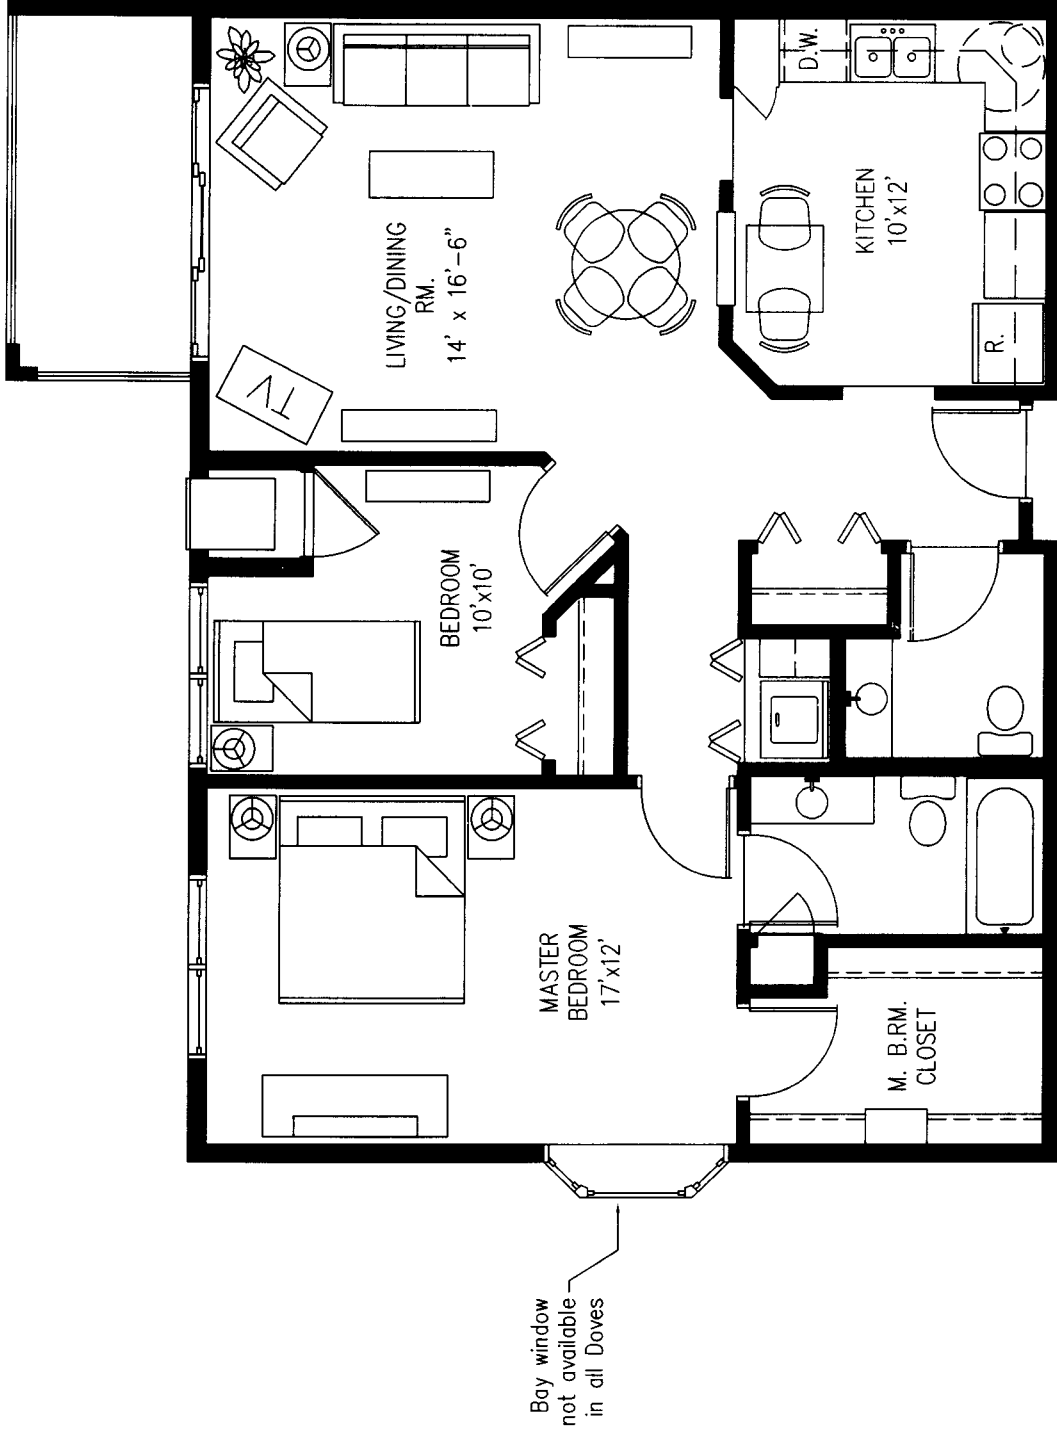

CARDINAL POINTE OF FARIBAULT

TWO BEDROOM UNIT (TWO BATHS)
 Approx. 1,017 Sq. Ft.

"Dove"

(NOT FINALIZED)
 (ACTUAL DIMENSIONS WILL VARY)

POPE
 ASSOCIATES
 ARCHITECTS

1255 ENERGY PARK DRIVE
 ST. PAUL, MN 55108-5116
 PH. (651) 642-9200
 FAX (651) 642-1101