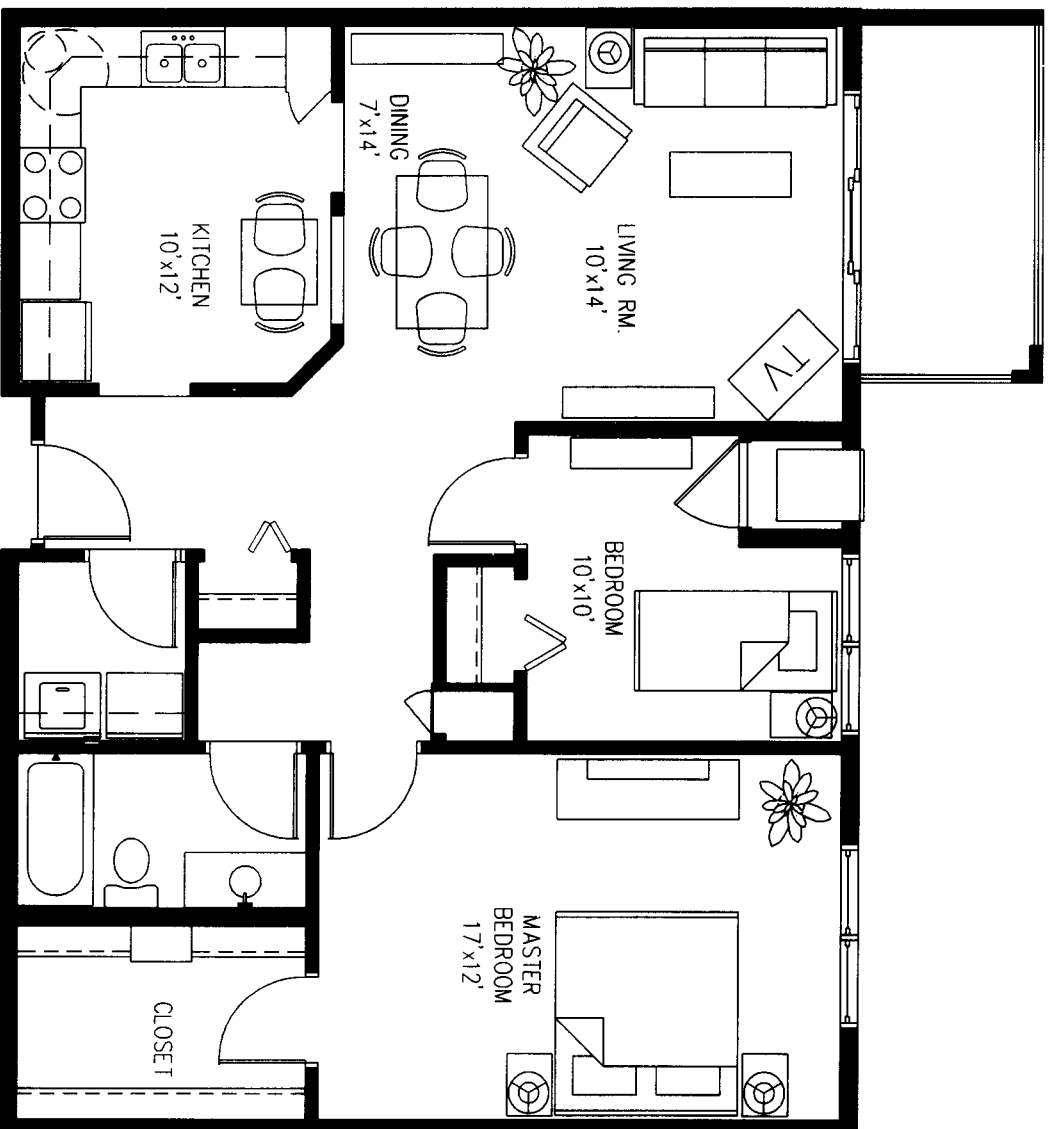

CARDINAL POINTE OF FARIBAULT

TWO BEDROOM UNIT (ONE BATH)
 Approx. 1,017 Sq. Ft.

"Bluebird"

(NOT FINALIZED)
 (ACTUAL DIMENSIONS WILL VARY)

POPE
 ASSOCIATES
 ARCHITECTS

1255 Energy Park Drive
 St. Paul, MN 55108-5118
 Ph. (651) 642-9200
 Fax. (651) 642-1101